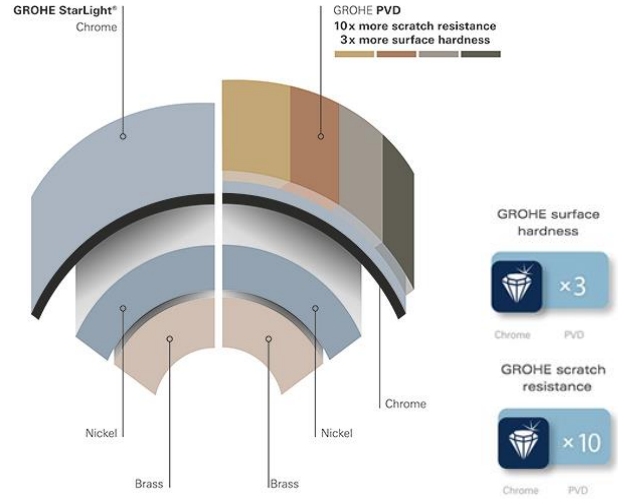

PROJECT		REF		REV	ITEM CODE	
LOCATION		DATE			PAGE	

SANITARY WARE SPECIFICATION SHEET

GROHE EUROCUBE

MAKE A CLEAR STATEMENT

Straightforward, attractive and always focused on the essential. Cosmopolitan life in the teeming city becomes a bit more manageable if you are surrounded by straight lines. The overarching concept of GROHE Eurocube evokes the dynamic lifestyle of busy people and celebrates the dramatic beauty of the cube. Enjoy a bit of clarity.

Pos.-nr.	Prod. description	Order-nr.
1	Handle pair	48321000
2	Ceramic headpart, 1/2"	45882000
2.1	O-ring Ø18,2 x Ø1,7	0392400M
3	Ceramic headpart, 1/2"	45883000
3.1	O-ring Ø18,2 x Ø1,7	0392400M
4	Coupling nut 1/2"	1290100M
4.1	Fibre seal dia. Ø18.5 x Ø12 x 2	0138900M
5	Mousseur	13929000
6	Pop-up rod	46787000
7	Escutcheon	48421000
8	Shank mounting kit	46671000
9	Waste set 1 1/4"	28910000
9.1	Plug for waste set 1 1/4"	07182000
9.2	Eccentric rod	07052000
10	Coupling nut 1/2" x 14.5 mm	1290200M*
11	Mounting wrench	19017000*
12	Eccentric rod	07341000*