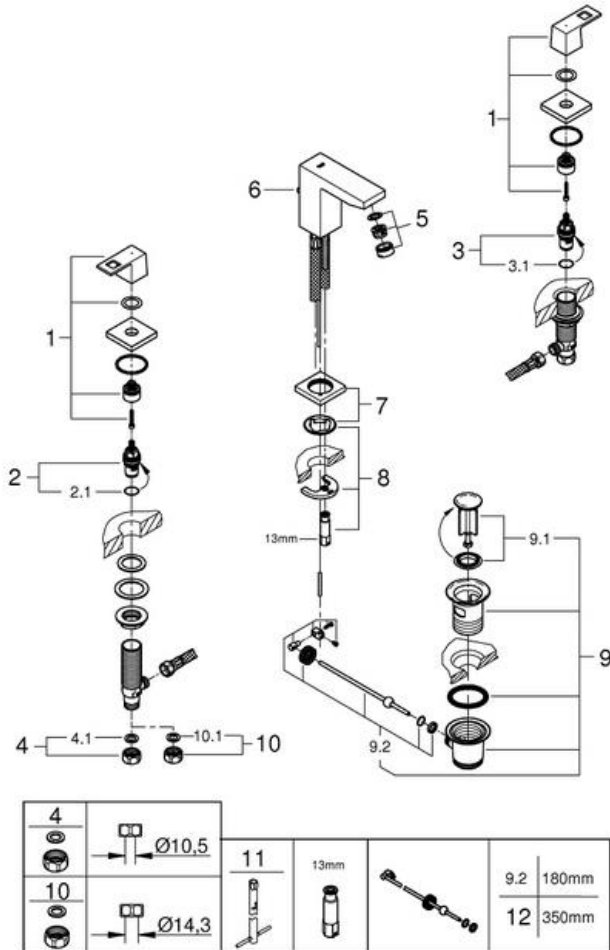

PROJECT		REF		REV	ITEM CODE	
LOCATION		DATE			PAGE	

SANITARY WARE SPECIFICATION SHEET

GROHE EUROCUBE

MAKE A CLEAR STATEMENT

Straightforward, attractive and always focused on the essential. Cosmopolitan life in the teeming city becomes a bit more manageable if you are surrounded by straight lines. The overarching concept of GROHE Eurocube evokes the dynamic lifestyle of busy people and celebrates the dramatic beauty of the cube. Enjoy a bit of clarity.

Pos.-nr.	Prod. description	Order-nr.
1	Handle pair	48321000
2	Ceramic headpart, 1/2"	45882000
2.1	O-ring Ø18,2 x Ø1,7	0392400M
3	Ceramic headpart, 1/2"	45883000
3.1	O-ring Ø18,2 x Ø1,7	0392400M
4	Coupling nut 1/2"	1290100M
4.1	Fibre seal dia. Ø18.5 x Ø12 x 2	0138900M
5	Mousseur	13929000
6	Pop-up rod	46787000
7	Escutcheon	48421000
8	Shank mounting kit	46671000
9	Waste set 1 1/4"	28910000
9.1	Plug for waste set 1 1/4"	07182000
9.2	Eccentric rod	07052000
10	Coupling nut 1/2" x 14.5 mm	1290200M*
11	Mounting wrench	19017000*
12	Eccentric rod	07341000*